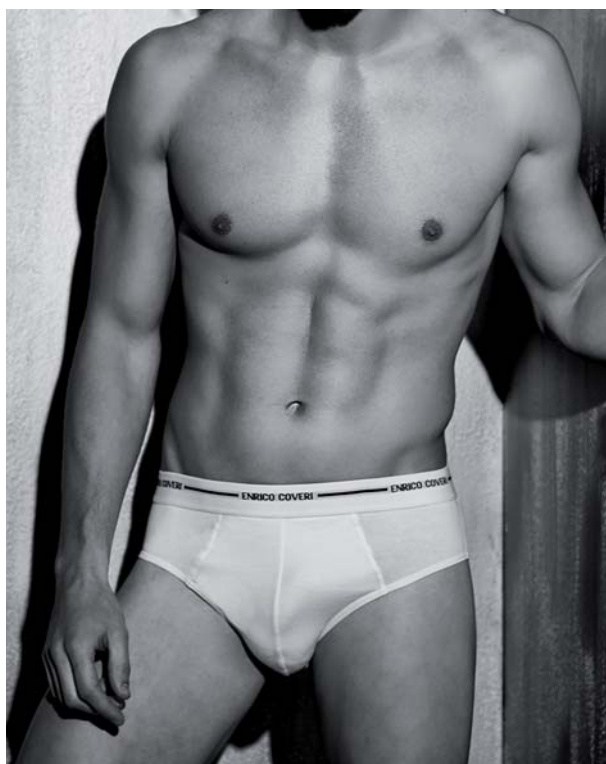

ES1000 - SLIP

COLORI: BIANCO - NERO - MELANGE *
ASSORTITO (NERO-BLU-GRIGIO MEDIO MELANGE)

EAN SINGOLO 8057435500027
EAN 6 PEZZI 8057435600024

* GRIGIO CHIARO - GRIGIO MEDIO - GRIGIO SCURO