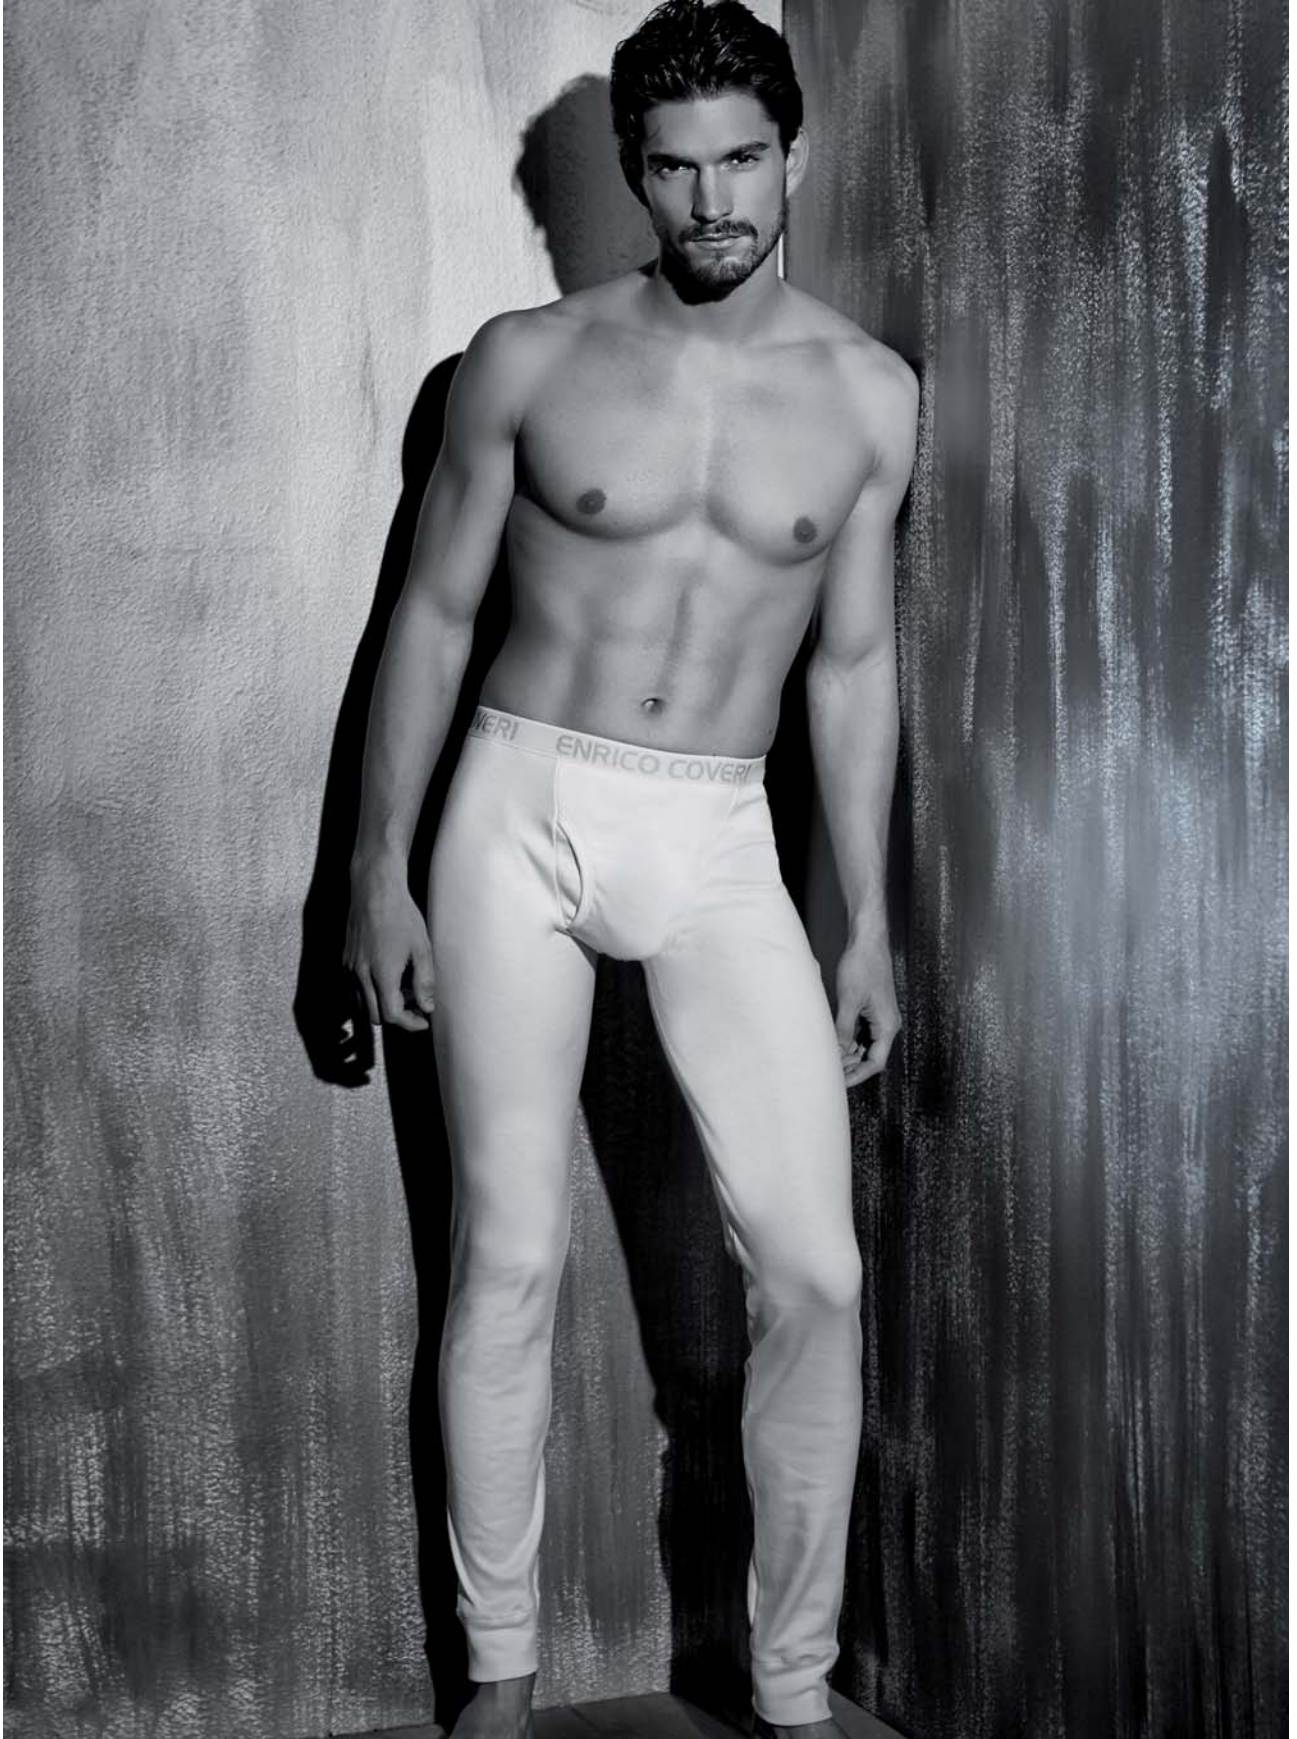

EM1200 - MUTANDA GAMBA LUNGA

COLORI: BIANCO - ASSORTITO (NERO - BLU - GRIGIO MEDIO MELANGE)

EAN SINGOLO 8057435500676

EAN 3 PEZZI 8057435600673