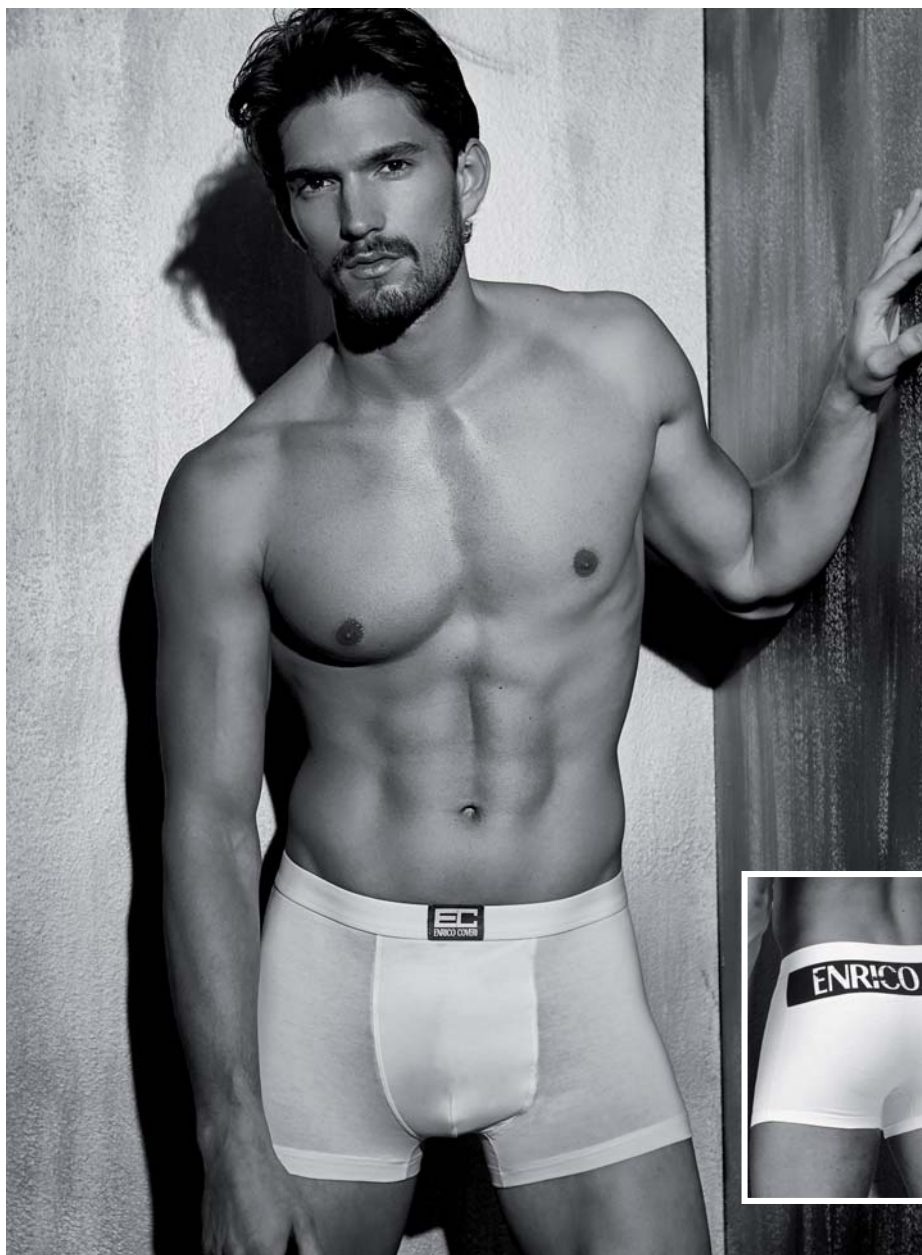

EB1512 - BOXER

COLORI: ASSORTITO (BLU - NERO - GRIGIO FERRO)

EAN SINGOLO 8057435500454

EAN 6 PEZZI 8057435600451