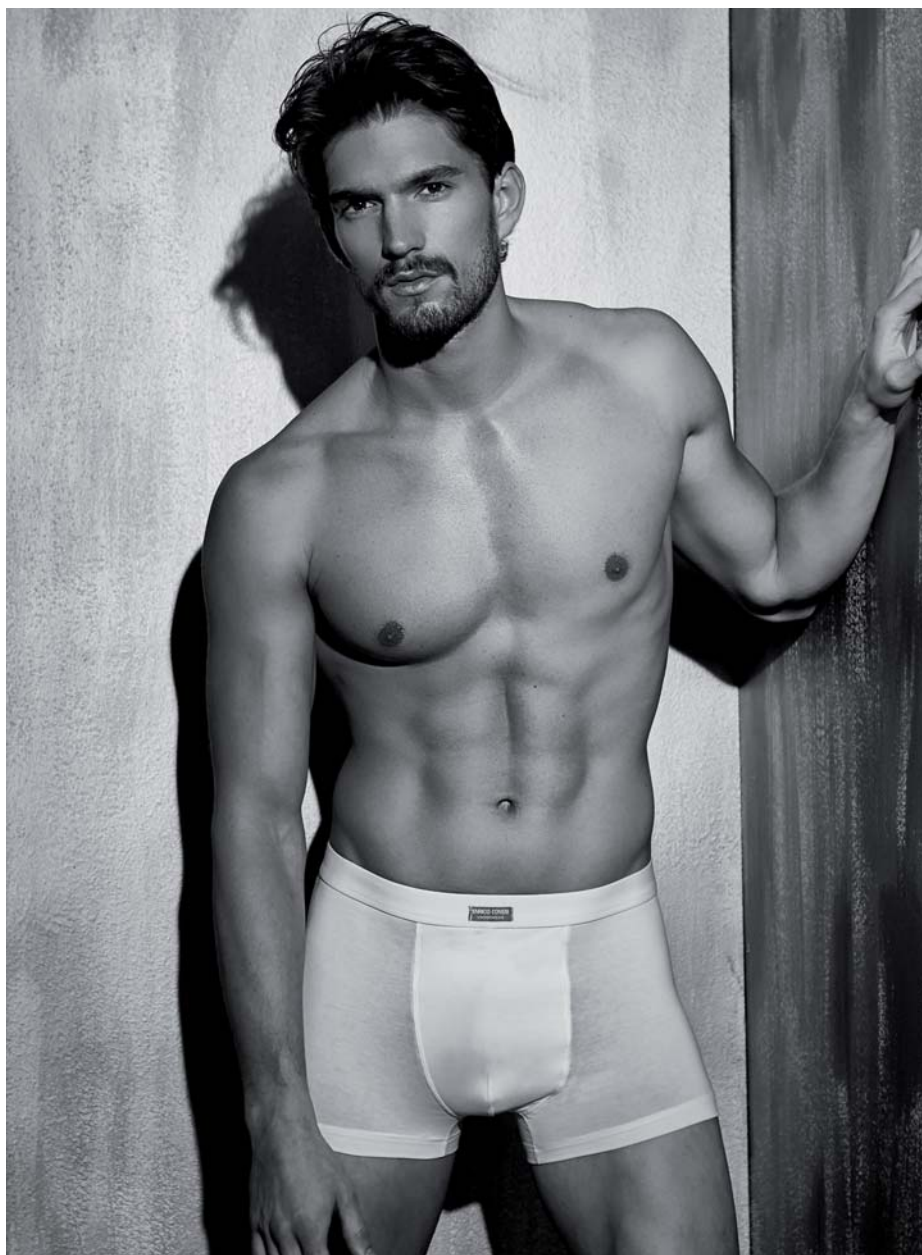

EB1002 - BOXER

COLORI: BIANCO - NERO - ASSORTITO (BLU - NERO - GRIGIO MEDIO MELANGE)

EAN SINGOLO 8057435501505

EAN 6 PEZZI 8057435601502