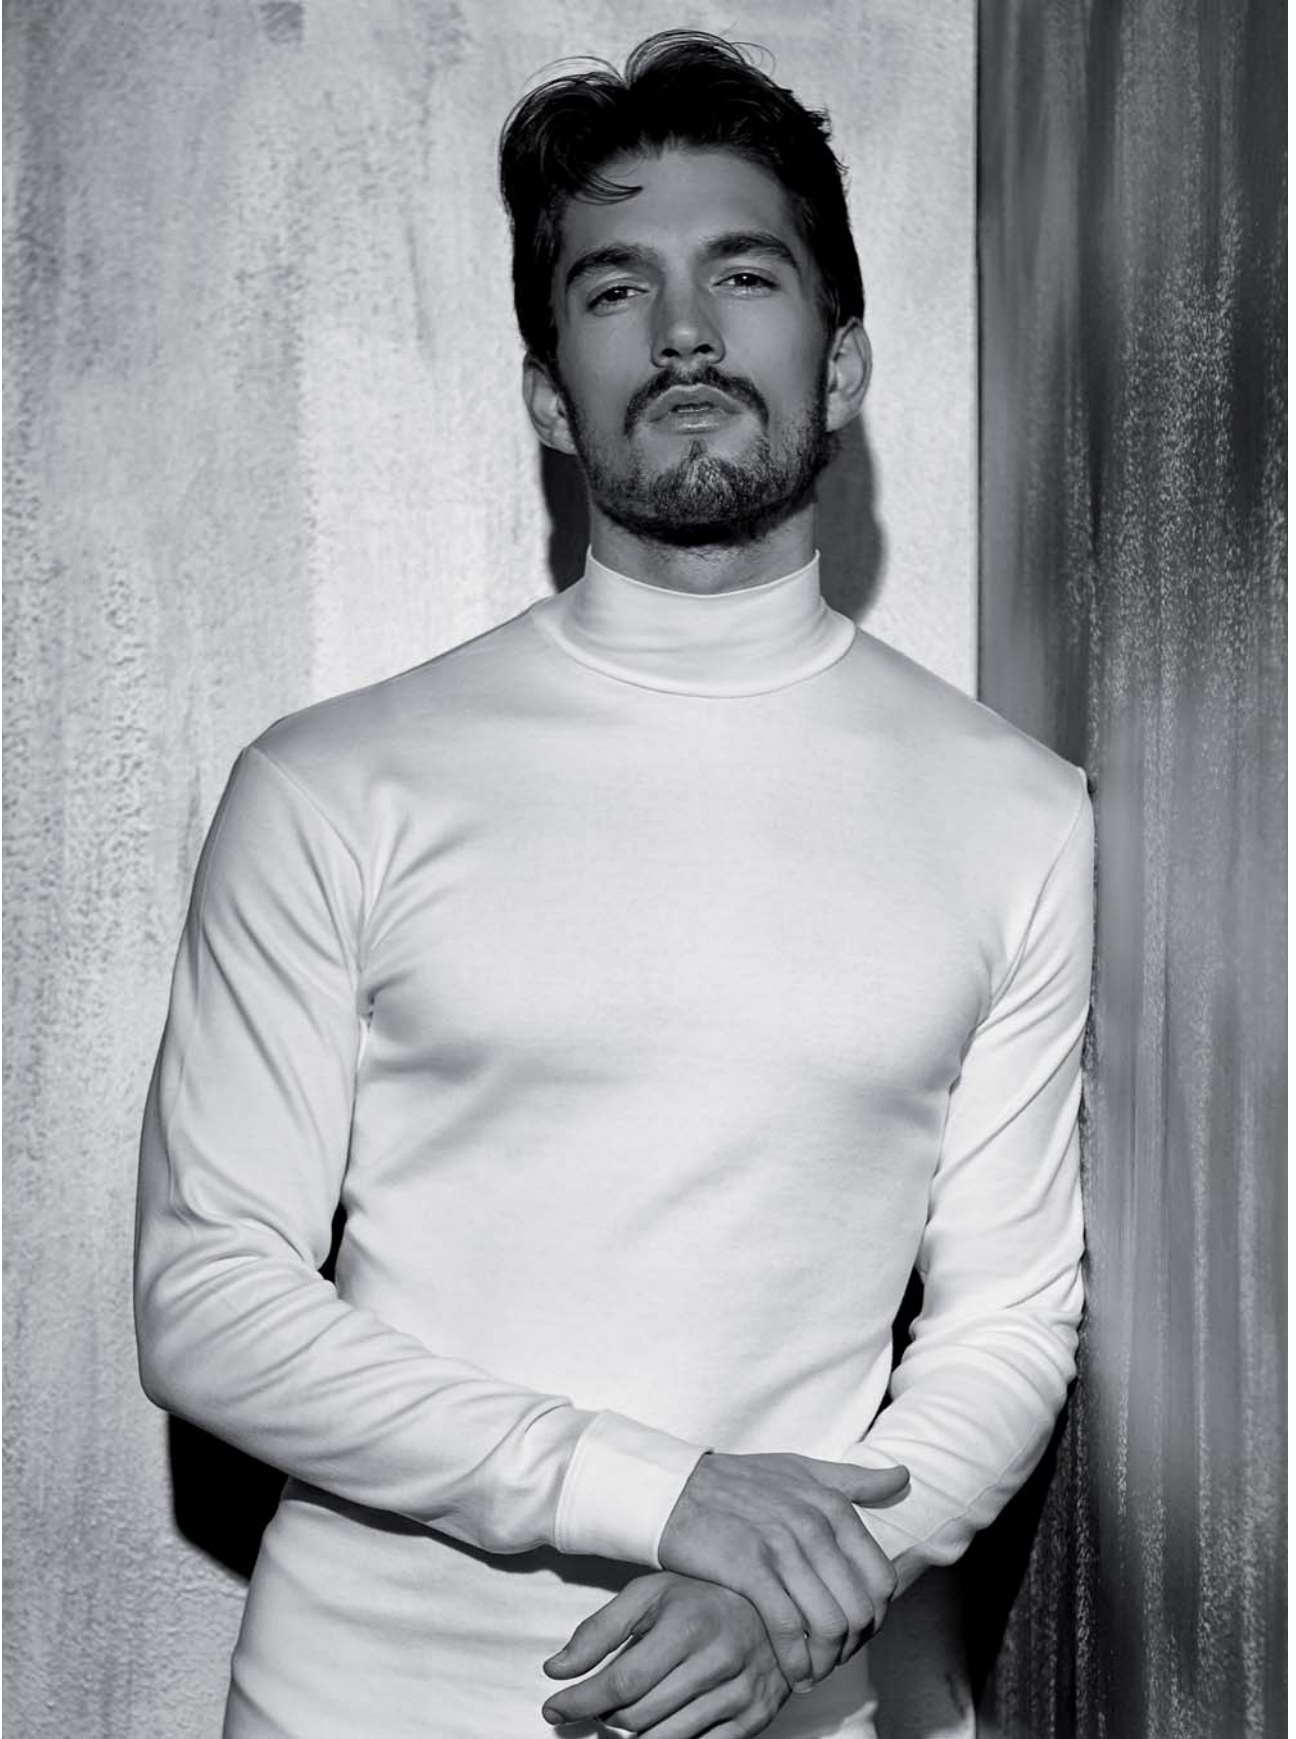

ET1205 - LUPETTO

COLORI: BIANCO - NERO - BLU - MELANGE

EAN SINGOLO 8057435500652

EAN 3 PEZZI 8057435600659