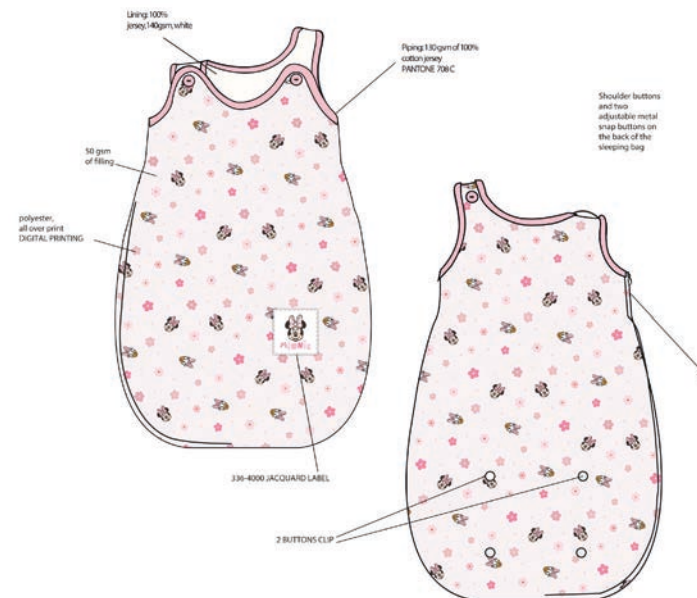

Disney baby

XSM336WD

SLEEP SAC MINNIE

1 Sleep sac MICROFIBRA
con imbottitura leggera ed applicazione

Misure

I = 60cm

II = 75cm

III = 90cm

Esterno: Microfibra 100% Poliestere

Interno: in Jersey 100% Cotone

Imbottitura 45gr 100% Poliestere

4000 ROSA

Confezione in scatola

Imballo da 6pz =

6 ROSA 4000

Novità!!

OEKO
TEX®

STANDARD
100

0902295.0
CENTROCOT